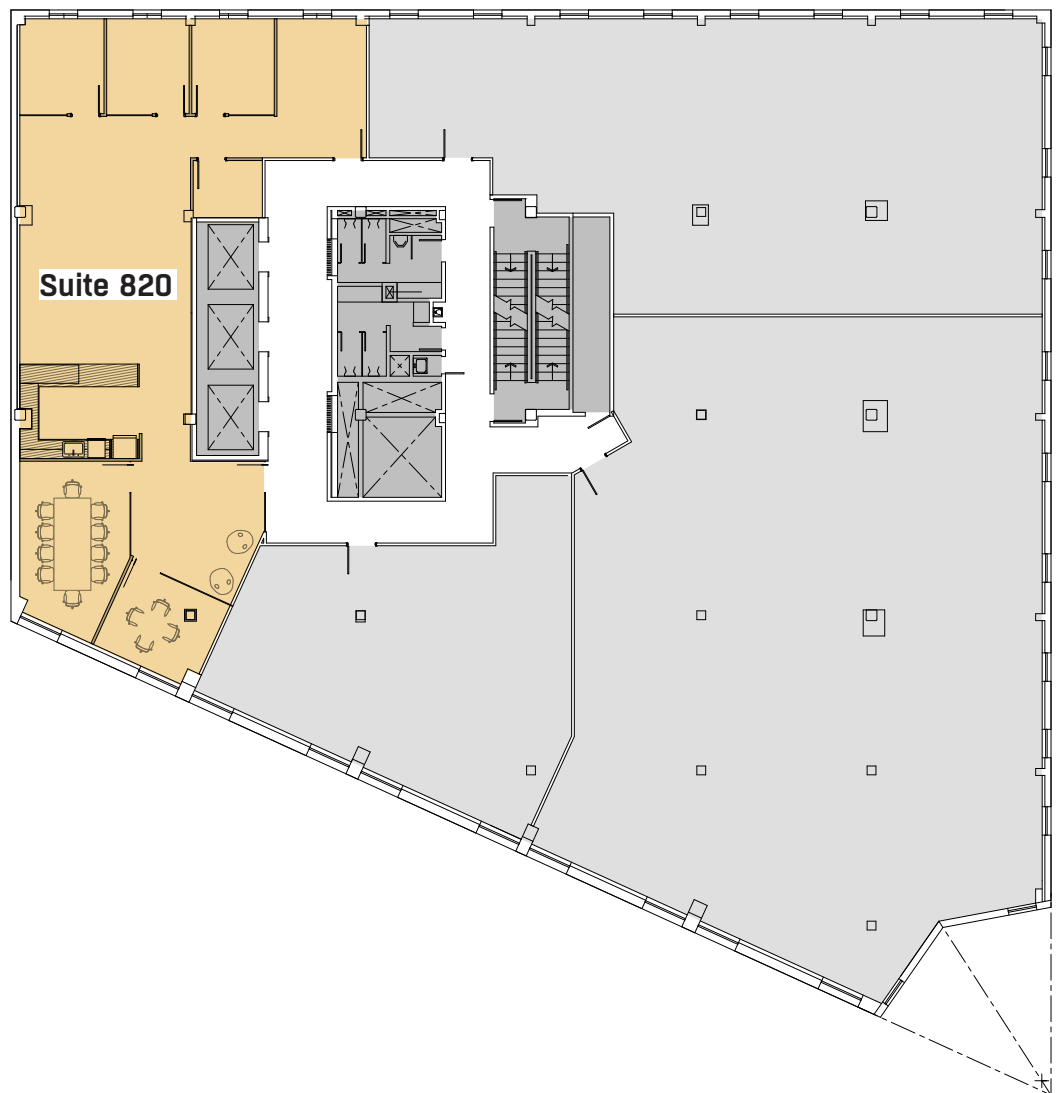

8TH FLOOR

1025 VERMONT

Existing Floor Plan

2,213 square feet

Available November 1, 2023

FOR MORE INFORMATION:

BEN MEISEL BMEISEL@AKRIDGE.COM 202.624.8605 | **MCKAY ELLIOTT** MELLIOTT@AKRIDGE.COM 202.207.3932